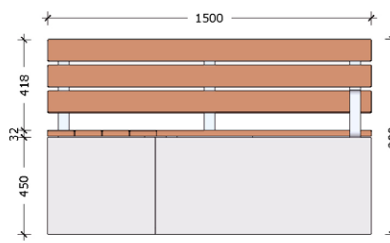

Elementary Range - Triple Bench Seat

PRODUCT	DESCRIPTION	LENGTH (MM)	WIDTH (MM)	HEIGHT (MM)	WEIGHT (KG)
8001.0.045.150.050	Triple Bench Seat	1500 L	500 W	450 H	110
8001.1.003.150.050	Triple Bench Seat - Timber Top	1500 L	500 W	30 H	130
8001.2.003.150.050	Triple Bench Seat - Backrest	1500 L	500 W	30 H	140
8001.3.003.150.050	Triple Bench Seat - Backrest and Armrest	1500 L	500 W	30 H	145

Elementary Range

- Quadruple Bench Seat

PRODUCT	DESCRIPTION	LENGTH (MM)	WIDTH (MM)	HEIGHT (MM)	WEIGHT (KG)
8001.0.045.200.050	Quadruple Bench Seat	2000 L	500 W	450 H	140
8001.1.003.200.050	Quadruple Bench Seat - Timber Top	2000 L	500 W	30 H	165
8001.2.003.200.050	Quadruple Bench Seat - Backrest	2000 L	500 W	30 H	180
8001.3.003.200.050	Quadruple Bench Seat - Backrest and Armrest	2000 L	500 W	30 H	185

Elementary Range

- Triple Bench Seat 90 Degree Corner

PRODUCT	DESCRIPTION	LENGTH (MM)	WIDTH (MM)	HEIGHT (MM)	WEIGHT (KG)
8002.0.045.150.050	Triple Bench Seat 90 Degree Corner	1500 L	500 W	450 H	140
8002.1.003.150.050	Triple Bench Seat 90 Degree Corner - Timber Top	1500 L	500 W	30 H	170
8002.2.003.150.050	Triple Bench Seat 90 Degree Corner - Backrest	1500 L	500 W	30 H	180
8002.3.003.150.050	Triple Bench Seat 90 Degree Corner - Backrest and Armrest	1500 L	500 W	30 H	180