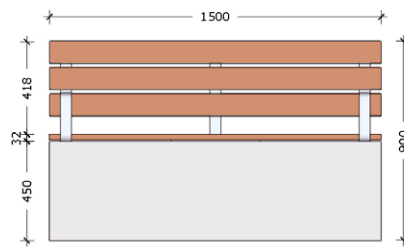

Elementary Range - Triple Bench Seat

PRODUCT	DESCRIPTION	LENGTH (MM)	WIDTH (MM)	HEIGHT (MM)	WEIGHT (KG)
8001.0.045.150.050	Triple Bench Seat	1500 L	500 W	450 H	110
8001.1.003.150.050	Triple Bench Seat - Timber Top	1500 L	500 W	30 H	130
8001.2.003.150.050	Triple Bench Seat - Backrest	1500 L	500 W	30 H	140
8001.3.003.150.050	Triple Bench Seat - Backrest and Armrest	1500 L	500 W	30 H	145