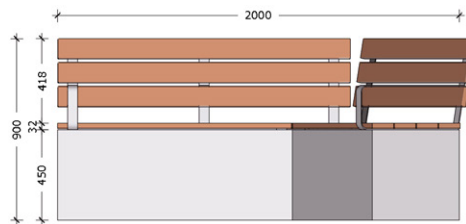

Elementary Range

- Quadruple Bench Seat 120 Degree Corner

PRODUCT	DESCRIPTION	LENGTH (MM)	WIDTH (MM)	HEIGHT (MM)	WEIGHT (KG)
8002.0.045.200.050	Quadruple Bench Seat 120 Degree Corner	2000 L	500 W	450 H	155
8002.1.003.200.050	Quadruple Bench Seat 120 Degree Corner - Timber Top	2000 L	500 W	30 H	185
8002.2.003.200.050	Quadruple Bench Seat 120 Degree Corner - Backrest	2000 L	500 W	30 H	205
8002.3.003.200.050	Quadruple Bench Seat 120 Degree Corner - Backrest and Armrest	2000 L	500 W	30 H	205