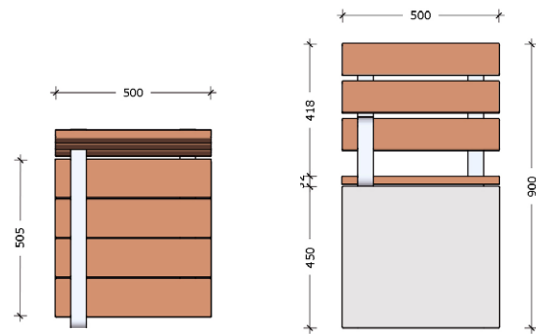

Elementary Range

- Suitable for both indoor and outdoor use
- Forklift lifting holes or sling lifting holes optional
- Treated hardwood timber top seating optional
- Stainless steel arm rests optional
- LED light cutouts at the base optional
- Anchor holes in the base for fixing to a solid base option
- Can be conveniently mixed and matched with the rest of the Elementary Range
- Standard GRC colours are: Grey Cement, White Cement, and Charcoal
- Other colours are available upon request but may add to the price

- Single Bench Seat

PRODUCT	DESCRIPTION	LENGTH (MM)	WIDTH (MM)	HEIGHT (MM)	WEIGHT (KG)
8001.0.045.050.050	Single Bench Seat	500 L	500 W	450 H	50
8001.1.003.050.050	Single Bench Seat - Timber Top	500 L	500 W	30 H	60
8001.2.003.050.050	Single Bench Seat - Backrest	500 L	500 W	30 H	60
8001.3.003.052.005	Single Bench Seat - Backrest and Armrest	500 L	500 W	30 H	65