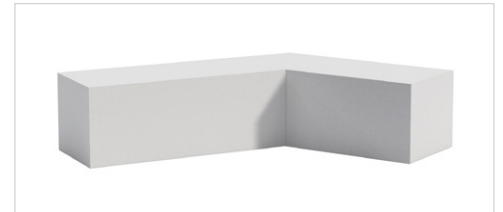

Elementary Range

- Quadruple Bench Seat 120 Degree Corner

PRODUCT	DESCRIPTION	LENGTH (MM)	WIDTH (MM)	HEIGHT (MM)	WEIGHT (KG)
8002.0.045.200.050	Quadruple Bench Seat 120 Degree Corner	2000 L	500 W	450 H	155
8002.1.003.200.050	Quadruple Bench Seat 120 Degree Corner - Timber Top	2000 L	500 W	30 H	185
8002.2.003.200.050	Quadruple Bench Seat 120 Degree Corner - Backrest	2000 L	500 W	30 H	205
8002.3.003.200.050	Quadruple Bench Seat 120 Degree Corner - Backrest and Armrest	2000 L	500 W	30 H	205