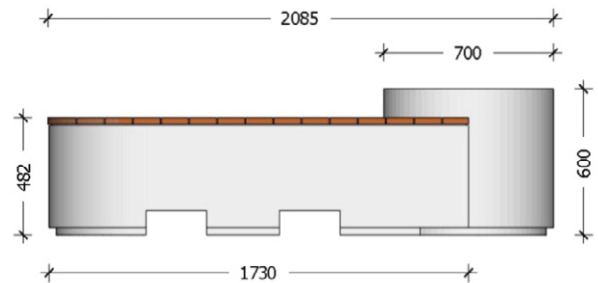

PRODUCT	DESCRIPTION	LENGTH (MM)	WIDTH (MM)	HEIGHT (MM)	WEIGHT (KG)	VOLUME (M ³)	INTERIOR BASE	INTERIOR TOP
8027.0.070.255.171	Oval Rotunda Planter Bench with Timber	2553 L	1712 W	700 H	460	0.411	-	680 D
8026.0.070.254.169	Oval Rotunda Planter Bench	2540 L	1699 W	700 H	520	0.411	-	680 D

Planter Bench Range

- Square Planter Bench

- Suitable for both indoor and outdoor use
- Forklift lifting holes or sling lifting holes optional
- Drainage holes optional
- Treated hardwood timber top seating optional
- Standard GRC colours are: Grey Cement, White Cement, and Charcoal
- Other colours are available upon request but may add to the price

PRODUCT	DESCRIPTION	LENGTH (MM)	WIDTH (MM)	HEIGHT (MM)	WEIGHT (KG)	VOLUME (M³)
8010.0.070.200.070	Square Planter Bench	2000 L	700 W	700 H	240	0.293

Planter Bench Range

- Round Planter Bench

- Suitable for both indoor and outdoor use
- Forklift lifting holes or sling lifting holes optional
- Drainage holes optional
- Treated hardwood timber top seating optional
- Standard GRC colours are: Grey Cement, White Cement, and Charcoal
- Other colours are available upon request but may add to the price