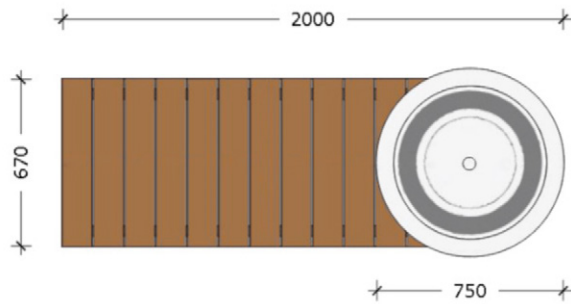

PRODUCT	DESCRIPTION	LENGTH (MM)	WIDTH (MM)	HEIGHT (MM)	WEIGHT (KG)	VOLUME (M³)
8010.0.070.200.070	Square Planter Bench	2000 L	700 W	700 H	240	0.293

Planter Bench Range

- Round Planter Bench

- Suitable for both indoor and outdoor use
- Forklift lifting holes or sling lifting holes optional
- Drainage holes optional
- Treated hardwood timber top seating optional
- Standard GRC colours are: Grey Cement, White Cement, and Charcoal
- Other colours are available upon request but may add to the price

PRODUCT	DESCRIPTION	LENGTH (MM)	WIDTH (MM)	HEIGHT (MM)	WEIGHT (KG)	VOLUME (M ³)
8012.0.060.208.070	Round Planter Bench	2085 L	700 W	600 H	260	0.189

Planter Bench Range

- Flower Pot Planter Bench

- Suitable for both indoor and outdoor use
- Forklift lifting holes or sling lifting holes optional
- Drainage holes optional
- Treated hardwood timber top seating optional
- Standard GRC colours are: Grey Cement, White Cement, and Charcoal
- Other colours are available upon request but may add to the price

PRODUCT	DESCRIPTION	LENGTH (MM)	WIDTH (MM)	HEIGHT (MM)	WEIGHT (KG)	VOLUME (M ³)
8014.0.075.200.067	Flower Pot Planter Bench	2000 L	670 W	750 H	250	0.162

Contemporary Range - Curved Bench Seat

- Suitable for both indoor and outdoor use
- Forklift lifting holes or sling lifting holes optional
- LED light cutouts at the base optional
- Can be conveniently mixed and matched with the Straight Bench Seat to create bench seat designs of any length
- Standard GRC colours are: Grey Cement, White Cement, and Charcoal
- Other colours are available upon request but may add to the price