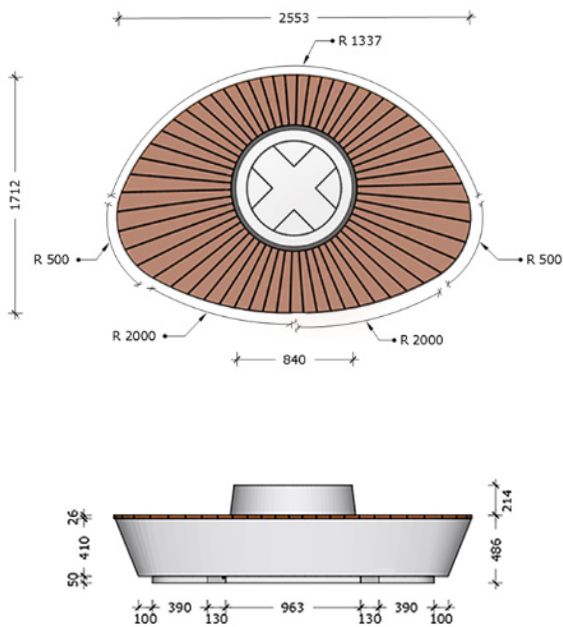

Rotunda Range

- Oval Rotunda

- Suitable for both indoor and outdoor use
- Forklift lifting holes or sling lifting holes optional
- Drainage holes optional
- Treated hardwood timber top seating optional
- Standard GRC colours are: Grey Cement, White Cement, and Charcoal
- Other colours are available upon request but may add to the price

PRODUCT	DESCRIPTION	LENGTH (MM)	WIDTH (MM)	HEIGHT (MM)	WEIGHT (KG)	VOLUME (M³)	INTERIOR BASE	INTERIOR TOP
8027.0.070.255.171	Oval Rotunda Planter Bench with Timber	2553 L	1712 W	700 H	460	0.411	-	680 D
8026.0.070.254.169	Oval Rotunda Planter Bench	2540 L	1699 W	700 H	520	0.411	-	680 D