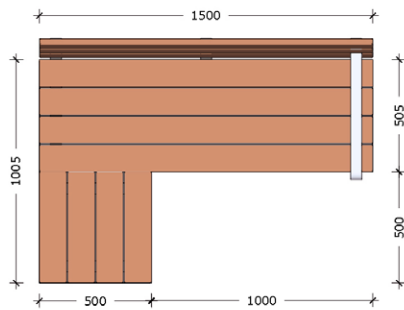

Elementary Range - Triple Bench Seat

PRODUCT	DESCRIPTION	LENGTH (MM)	WIDTH (MM)	HEIGHT (MM)	WEIGHT (KG)
8001.0.045.150.050	Triple Bench Seat	1500 L	500 W	450 H	110
8001.1.003.150.050	Triple Bench Seat - Timber Top	1500 L	500 W	30 H	130
8001.2.003.150.050	Triple Bench Seat - Backrest	1500 L	500 W	30 H	140
8001.3.003.150.050	Triple Bench Seat - Backrest and Armrest	1500 L	500 W	30 H	145

Elementary Range

- Quadruple Bench Seat

PRODUCT	DESCRIPTION	LENGTH (MM)	WIDTH (MM)	HEIGHT (MM)	WEIGHT (KG)
8001.0.045.200.050	Quadruple Bench Seat	2000 L	500 W	450 H	140
8001.1.003.200.050	Quadruple Bench Seat - Timber Top	2000 L	500 W	30 H	165
8001.2.003.200.050	Quadruple Bench Seat - Backrest	2000 L	500 W	30 H	180
8001.3.003.200.050	Quadruple Bench Seat - Backrest and Armrest	2000 L	500 W	30 H	185

Elementary Range

- Triple Bench Seat 90 Degree Corner

PRODUCT	DESCRIPTION	LENGTH (MM)	WIDTH (MM)	HEIGHT (MM)	WEIGHT (KG)
8002.0.045.150.050	Triple Bench Seat 90 Degree Corner	1500 L	500 W	450 H	140
8002.1.003.150.050	Triple Bench Seat 90 Degree Corner - Timber Top	1500 L	500 W	30 H	170
8002.2.003.150.050	Triple Bench Seat 90 Degree Corner - Backrest	1500 L	500 W	30 H	180
8002.3.003.150.050	Triple Bench Seat 90 Degree Corner - Backrest and Armrest	1500 L	500 W	30 H	180