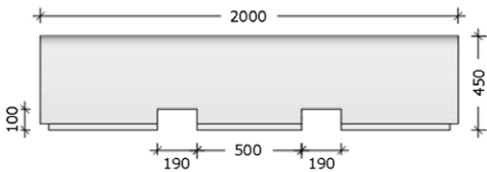

PRODUCT	DESCRIPTION	LENGTH (MM)	WIDTH (MM)	HEIGHT (MM)	WEIGHT (KG)	VOLUME (M ³)
8012.0.060.208.070	Round Planter Bench	2085 L	700 W	600 H	260	0.189

Planter Bench Range

- Flower Pot Planter Bench

- Suitable for both indoor and outdoor use
- Forklift lifting holes or sling lifting holes optional
- Drainage holes optional
- Treated hardwood timber top seating optional
- Standard GRC colours are: Grey Cement, White Cement, and Charcoal
- Other colours are available upon request but may add to the price

PRODUCT	DESCRIPTION	LENGTH (MM)	WIDTH (MM)	HEIGHT (MM)	WEIGHT (KG)	VOLUME (M ³)
8014.0.075.200.067	Flower Pot Planter Bench	2000 L	670 W	750 H	250	0.162

Contemporary Range - Curved Bench Seat

- Suitable for both indoor and outdoor use
- Forklift lifting holes or sling lifting holes optional
- LED light cutouts at the base optional
- Can be conveniently mixed and matched with the Straight Bench Seat to create bench seat designs of any length
- Standard GRC colours are: Grey Cement, White Cement, and Charcoal
- Other colours are available upon request but may add to the price

PRODUCT	DESCRIPTION	LENGTH (MM)	WIDTH (MM)	HEIGHT (MM)	WEIGHT (KG)
8025.0.045.195.060	Curved Bench Seat	1950 L	600 W	450 H	145

Contemporary Range - Straight Bench Seat

- Suitable for both indoor and outdoor use
- Forklift lifting holes or sling lifting holes optional
- LED light cutouts at the base optional
- Can be conveniently mixed and matched with the Straight Bench Seat to create bench seat designs of any length
- Standard GRC colours are: Grey Cement, White Cement, and Charcoal
- Other colours are available upon request but may add to the price