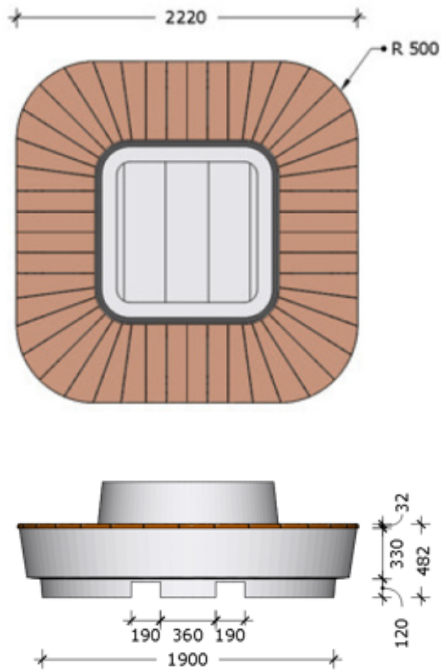

Rotunda Range - Square Rotunda

- Suitable for both indoor and outdoor use
- Forklift lifting holes or sling lifting holes optional
- Drainage holes optional
- Treated hardwood timber top seating optional
- Standard GRC colours are: Grey Cement, White Cement, and Charcoal
- Other colours are available upon request but may add to the price

PRODUCT	DESCRIPTION	LENGTH (MM)	WIDTH (MM)	HEIGHT (MM)	WEIGHT (KG)	VOLUME (M³)	INTERIOR BASE	INTERIOR TOP
8023.0.075.222.222	Square Rotunda Planter Bench with Timber	2220 L	2220 W	750 H	680	0.934	-	915 L x 915 W
8022.0.075.220.220	Square Rotunda Planter Bench	2200 L	2200 W	750 H	735	0.934	-	915 L x 915 W