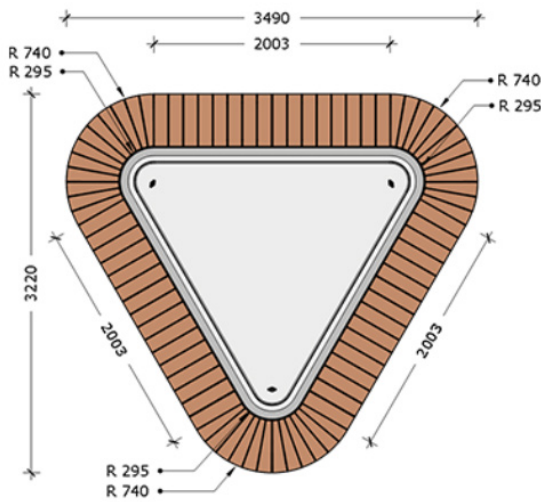

Rotunda Range

- Triangle Rotunda High Back

- Suitable for both indoor and outdoor use
- Forklift lifting holes or sling lifting holes optional
- Drainage holes optional
- Treated hardwood timber top seating optional
- Standard GRC colours are: Grey Cement, White Cement, and Charcoal
- Other colours are available upon request but may add to the price

PRODUCT	DESCRIPTION	LENGTH (MM)	WIDTH (MM)	HEIGHT (MM)	WEIGHT (KG)	VOLUME (M³)	INTERIOR BASE	INTERIOR TOP
8029.0.111.349.322	Triangle Rotunda High back - Planter Bench with Timber	3490 L	3220 W	1110 H	1530	3.703	2330 L x 2597 W	2340 L x 2072 W
8028.0.111.346.319	Triangle Rotunda High back - Planter Bench	3465 L	3195 W	1110 H	1590	3.703	2330 L x 2597 W	2340 L x 2072 W