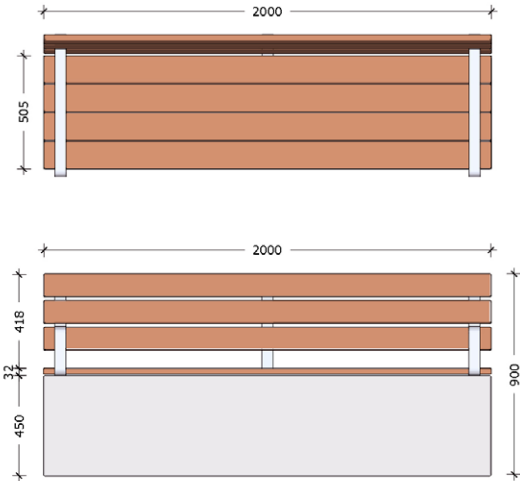

Elementary Range

- Quadruple Bench Seat

PRODUCT	DESCRIPTION	LENGTH (MM)	WIDTH (MM)	HEIGHT (MM)	WEIGHT (KG)
8001.0.045.200.050	Quadruple Bench Seat	2000 L	500 W	450 H	140
8001.1.003.200.050	Quadruple Bench Seat - Timber Top	2000 L	500 W	30 H	165
8001.2.003.200.050	Quadruple Bench Seat - Backrest	2000 L	500 W	30 H	180
8001.3.003.200.050	Quadruple Bench Seat - Backrest and Armrest	2000 L	500 W	30 H	185