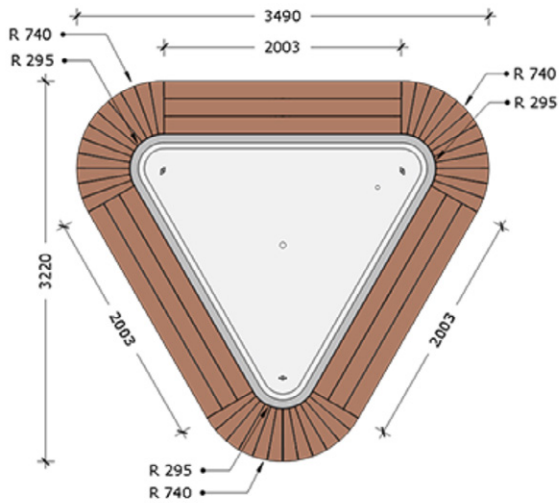

Rotunda Range

- Triangle Rotunda

- Suitable for both indoor and outdoor use
- Forklift lifting holes or sling lifting holes optional
- Drainage holes optional
- Treated hardwood timber top seating optional
- Standard GRC colours are: Grey Cement, White Cement, and Charcoal
- Other colours are available upon request but may add to the price

PRODUCT	DESCRIPTION	LENGTH (MM)	WIDTH (MM)	HEIGHT (MM)	WEIGHT (KG)	VOLUME (M³)	INTERIOR BASE	INTERIOR TOP
8025.0.076.349.322	Triangle Rotunda Planter Bench with Timber	3490 L	3220 W	760 H	1325	3.098	2330 L x 2597 W	2340 L x 2072 W
8024.0.076.346.319	Triangle Rotunda Planter Bench	3465 L	3195 W	760 H	1385	3.098	2330 L x 2597 W	2340 L x 2072 W