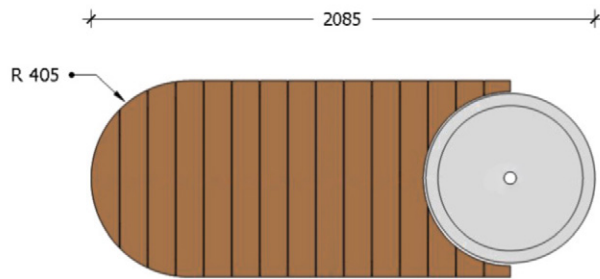

PRODUCT	DESCRIPTION	LENGTH (MM)	WIDTH (MM)	HEIGHT (MM)	WEIGHT (KG)	VOLUME (M ³)	INTERIOR BASE	INTERIOR TOP
8027.0.070.255.171	Oval Rotunda Planter Bench with Timber	2553 L	1712 W	700 H	460	0.411	-	680 D
8026.0.070.254.169	Oval Rotunda Planter Bench	2540 L	1699 W	700 H	520	0.411	-	680 D

Planter Bench Range

- Square Planter Bench

- Suitable for both indoor and outdoor use
- Forklift lifting holes or sling lifting holes optional
- Drainage holes optional
- Treated hardwood timber top seating optional
- Standard GRC colours are: Grey Cement, White Cement, and Charcoal
- Other colours are available upon request but may add to the price

PRODUCT	DESCRIPTION	LENGTH (MM)	WIDTH (MM)	HEIGHT (MM)	WEIGHT (KG)	VOLUME (M³)
8010.0.070.200.070	Square Planter Bench	2000 L	700 W	700 H	240	0.293

Planter Bench Range

- Round Planter Bench

- Suitable for both indoor and outdoor use
- Forklift lifting holes or sling lifting holes optional
- Drainage holes optional
- Treated hardwood timber top seating optional
- Standard GRC colours are: Grey Cement, White Cement, and Charcoal
- Other colours are available upon request but may add to the price