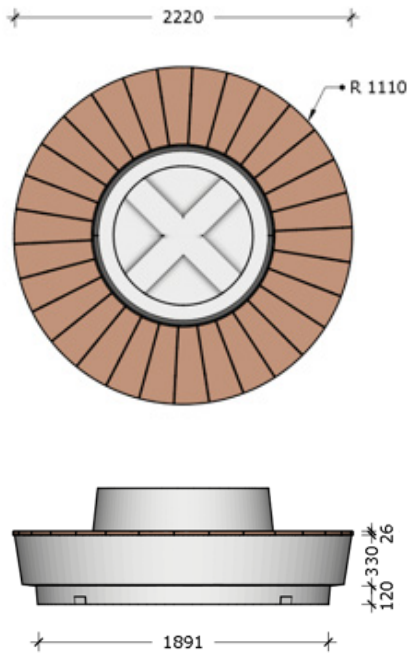

Street Furniture - Elementary Range

	PRODUCT	DESCRIPTION	LENGTH (MM)	WIDTH (MM)	HEIGHT (MM)	WEIGHT (KG)
	8001.0.045.200.050	Quadruple Bench Seat	2000 L	500 W	450 H	140
	8001.1.003.200.050	Quadruple Bench Seat - Timber Top	2000 L	500 W	30 H	165
	8001.2.003.200.050	Quadruple Bench Seat - Backrest	2000 L	500 W	30 H	180
	8001.3.003.200.050	Quadruple Bench Seat - Backrest and Armrest	2000 L	500 W	30 H	185
	8002.0.045.150.050	Triple Bench Seat 90 Degree Corner	1500 L	500 W	450 H	140
	8002.1.003.150.050	Triple Bench Seat 90 Degree Corner - Timber Top	1500 L	500 W	30 H	170
	8002.2.003.150.050	Triple Bench Seat 90 Degree Corner - Backrest	1500 L	500 W	30 H	180
	8002.3.003.150.050	Triple Bench Seat 90 Degree Corner - Backrest and Armrest	1500 L	500 W	30 H	180
	8002.0.045.200.050	Quadruple Bench Seat 120 Degree Corner	2000 L	500 W	450 H	155
	8002.1.003.200.050	Quadruple Bench Seat 120 Degree Corner - Timber Top	2000 L	500 W	30 H	185
	8002.2.003.200.050	Quadruple Bench Seat 120 Degree Corner - Backrest	2000 L	500 W	30 H	205
	8002.3.003.200.050	Quadruple Bench Seat 120 Degree Corner - Backrest and Armrest	2000 L	500 W	30 H	205

* All weights and volumes are close approximations.

** Volume relates to the volume of the inside of the planters.

Rotunda Range

- Round Rotunda

- Suitable for both indoor and outdoor use
- Forklift lifting holes or sling lifting holes optional
- Drainage holes optional
- Treated hardwood timber top seating optional
- Standard GRC colours are: Grey Cement, White Cement, and Charcoal
- Other colours are available upon request but may add to the price

PRODUCT	DESCRIPTION	LENGTH (MM)	WIDTH (MM)	HEIGHT (MM)	WEIGHT (KG)	VOLUME (M ³)	INTERIOR BASE	INTERIOR TOP
8021.0.075.222.222	Round Rotunda Planter Bench with Timber	-	2220 D	750 H	705	0.727	-	915 D
8020.0.075.220.220	Round Rotunda Planter Bench	-	2200 D	750 H	745	0.727	-	915 D