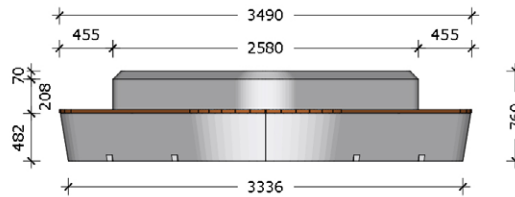

Rotunda Range

- Triangle Rotunda

- Suitable for both indoor and outdoor use
- Forklift lifting holes or sling lifting holes optional
- Drainage holes optional
- Treated hardwood timber top seating optional
- Standard GRC colours are: Grey Cement, White Cement, and Charcoal
- Other colours are available upon request but may add to the price

PRODUCT	DESCRIPTION	LENGTH (MM)	WIDTH (MM)	HEIGHT (MM)	WEIGHT (KG)	VOLUME (M³)	INTERIOR BASE	INTERIOR TOP
8025.0.076.349.322	Triangle Rotunda Planter Bench with Timber	3490 L	3220 W	760 H	1325	3.098	2330 L x 2597 W	2340 L x 2072 W
8024.0.076.346.319	Triangle Rotunda Planter Bench	3465 L	3195 W	760 H	1385	3.098	2330 L x 2597 W	2340 L x 2072 W