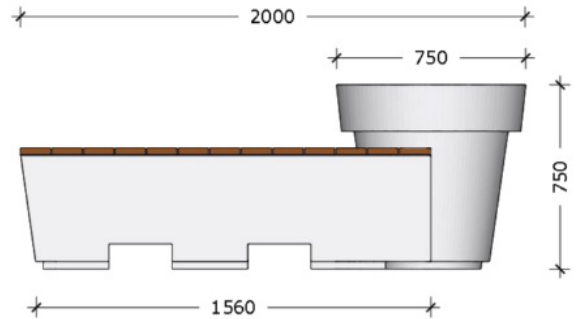

PRODUCT	DESCRIPTION	LENGTH (MM)	WIDTH (MM)	HEIGHT (MM)	WEIGHT (KG)	VOLUME (M³)
8010.0.070.200.070	Square Planter Bench	2000 L	700 W	700 H	240	0.293

Planter Bench Range

- Round Planter Bench

- Suitable for both indoor and outdoor use
- Forklift lifting holes or sling lifting holes optional
- Drainage holes optional
- Treated hardwood timber top seating optional
- Standard GRC colours are: Grey Cement, White Cement, and Charcoal
- Other colours are available upon request but may add to the price

PRODUCT	DESCRIPTION	LENGTH (MM)	WIDTH (MM)	HEIGHT (MM)	WEIGHT (KG)	VOLUME (M ³)
8012.0.060.208.070	Round Planter Bench	2085 L	700 W	600 H	260	0.189

Planter Bench Range

- Flower Pot Planter Bench

- Suitable for both indoor and outdoor use
- Forklift lifting holes or sling lifting holes optional
- Drainage holes optional
- Treated hardwood timber top seating optional
- Standard GRC colours are: Grey Cement, White Cement, and Charcoal
- Other colours are available upon request but may add to the price

PRODUCT	DESCRIPTION	LENGTH (MM)	WIDTH (MM)	HEIGHT (MM)	WEIGHT (KG)	VOLUME (M ³)
8014.0.075.200.067	Flower Pot Planter Bench	2000 L	670 W	750 H	250	0.162

Contemporary Range - Curved Bench Seat

- Suitable for both indoor and outdoor use
- Forklift lifting holes or sling lifting holes optional
- LED light cutouts at the base optional
- Can be conveniently mixed and matched with the Straight Bench Seat to create bench seat designs of any length
- Standard GRC colours are: Grey Cement, White Cement, and Charcoal
- Other colours are available upon request but may add to the price