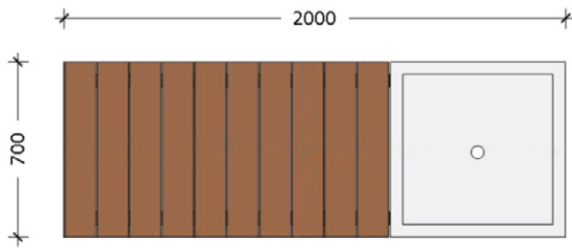

Planter Bench Range

- Square Planter Bench

- Suitable for both indoor and outdoor use
- Forklift lifting holes or sling lifting holes optional
- Drainage holes optional
- Treated hardwood timber top seating optional
- Standard GRC colours are: Grey Cement, White Cement, and Charcoal
- Other colours are available upon request but may add to the price

PRODUCT	DESCRIPTION	LENGTH (MM)	WIDTH (MM)	HEIGHT (MM)	WEIGHT (KG)	VOLUME (M³)
8010.0.070.200.070	Square Planter Bench	2000 L	700 W	700 H	240	0.293