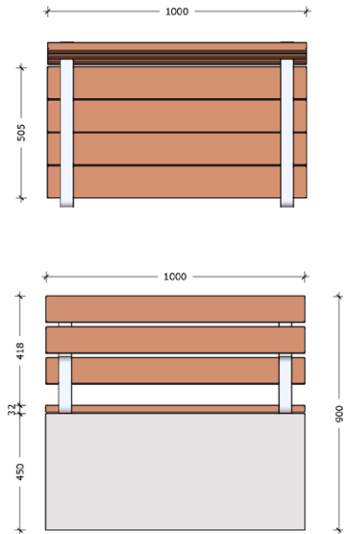

Elementary Range - Double Bench Seat

PRODUCT	DESCRIPTION	LENGTH (MM)	WIDTH (MM)	HEIGHT (MM)	WEIGHT (KG)
8001.0.045.100.050	Double Bench Seat	1000 L	500 W	450 H	80
8001.1.003.100.050	Double Bench Seat - Timber Top	1000 L	500 W	30 H	95
8001.2.003.100.050	Double Bench Seat - Backrest	1000 L	500 W	30 H	100
8001.3.003.100.050	Double Bench Seat - Backrest and Armrest	1000 L	500 W	30 H	105