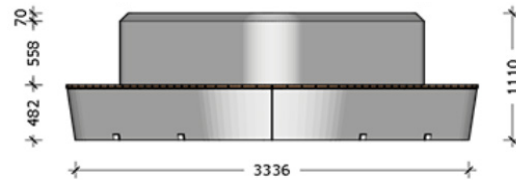

Rotunda Range

- Triangle Rotunda High Back

- Suitable for both indoor and outdoor use
- Forklift lifting holes or sling lifting holes optional
- Drainage holes optional
- Treated hardwood timber top seating optional
- Standard GRC colours are: Grey Cement, White Cement, and Charcoal
- Other colours are available upon request but may add to the price

PRODUCT	DESCRIPTION	LENGTH (MM)	WIDTH (MM)	HEIGHT (MM)	WEIGHT (KG)	VOLUME (M³)	INTERIOR BASE	INTERIOR TOP
8029.0.111.349.322	Triangle Rotunda High back - Planter Bench with Timber	3490 L	3220 W	1110 H	1530	3.703	2330 L x 2597 W	2340 L x 2072 W
8028.0.111.346.319	Triangle Rotunda High back - Planter Bench	3465 L	3195 W	1110 H	1590	3.703	2330 L x 2597 W	2340 L x 2072 W