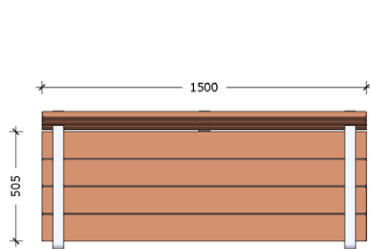

Elementary Range - Triple Bench Seat

PRODUCT	DESCRIPTION	LENGTH (MM)	WIDTH (MM)	HEIGHT (MM)	WEIGHT (KG)
8001.0.045.150.050	Triple Bench Seat	1500 L	500 W	450 H	110
8001.1.003.150.050	Triple Bench Seat - Timber Top	1500 L	500 W	30 H	130
8001.2.003.150.050	Triple Bench Seat - Backrest	1500 L	500 W	30 H	140
8001.3.003.150.050	Triple Bench Seat - Backrest and Armrest	1500 L	500 W	30 H	145