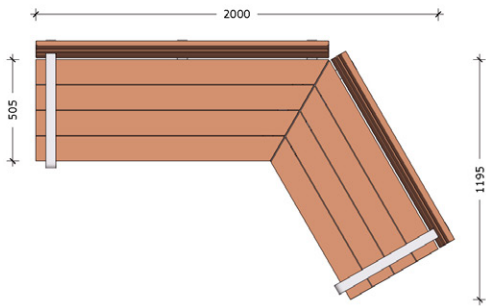

Elementary Range

- Quadruple Bench Seat

PRODUCT	DESCRIPTION	LENGTH (MM)	WIDTH (MM)	HEIGHT (MM)	WEIGHT (KG)
8001.0.045.200.050	Quadruple Bench Seat	2000 L	500 W	450 H	140
8001.1.003.200.050	Quadruple Bench Seat - Timber Top	2000 L	500 W	30 H	165
8001.2.003.200.050	Quadruple Bench Seat - Backrest	2000 L	500 W	30 H	180
8001.3.003.200.050	Quadruple Bench Seat - Backrest and Armrest	2000 L	500 W	30 H	185

Elementary Range

- Triple Bench Seat 90 Degree Corner

PRODUCT	DESCRIPTION	LENGTH (MM)	WIDTH (MM)	HEIGHT (MM)	WEIGHT (KG)
8002.0.045.150.050	Triple Bench Seat 90 Degree Corner	1500 L	500 W	450 H	140
8002.1.003.150.050	Triple Bench Seat 90 Degree Corner - Timber Top	1500 L	500 W	30 H	170
8002.2.003.150.050	Triple Bench Seat 90 Degree Corner - Backrest	1500 L	500 W	30 H	180
8002.3.003.150.050	Triple Bench Seat 90 Degree Corner - Backrest and Armrest	1500 L	500 W	30 H	180

Elementary Range

- Quadruple Bench Seat 120 Degree Corner

PRODUCT	DESCRIPTION	LENGTH (MM)	WIDTH (MM)	HEIGHT (MM)	WEIGHT (KG)
8002.0.045.200.050	Quadruple Bench Seat 120 Degree Corner	2000 L	500 W	450 H	155
8002.1.003.200.050	Quadruple Bench Seat 120 Degree Corner - Timber Top	2000 L	500 W	30 H	185
8002.2.003.200.050	Quadruple Bench Seat 120 Degree Corner - Backrest	2000 L	500 W	30 H	205
8002.3.003.200.050	Quadruple Bench Seat 120 Degree Corner - Backrest and Armrest	2000 L	500 W	30 H	205