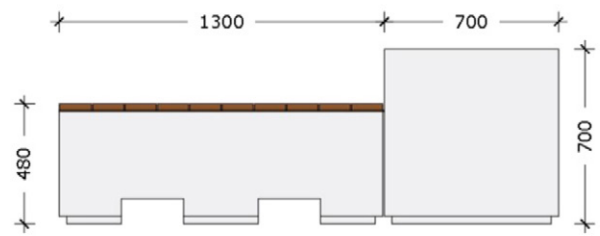

Planter Bench Range

- Square Planter Bench

- Suitable for both indoor and outdoor use
- Forklift lifting holes or sling lifting holes optional
- Drainage holes optional
- Treated hardwood timber top seating optional
- Standard GRC colours are: Grey Cement, White Cement, and Charcoal
- Other colours are available upon request but may add to the price

PRODUCT	DESCRIPTION	LENGTH (MM)	WIDTH (MM)	HEIGHT (MM)	WEIGHT (KG)	VOLUME (M³)
8010.0.070.200.070	Square Planter Bench	2000 L	700 W	700 H	240	0.293