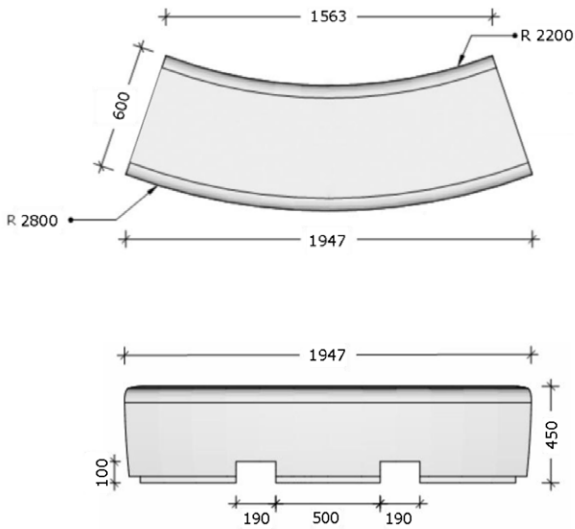

PRODUCT	DESCRIPTION	LENGTH (MM)	WIDTH (MM)	HEIGHT (MM)	WEIGHT (KG)	VOLUME (M³)
8010.0.070.200.070	Square Planter Bench	2000 L	700 W	700 H	240	0.293

Planter Bench Range

- Round Planter Bench

- Suitable for both indoor and outdoor use
- Forklift lifting holes or sling lifting holes optional
- Drainage holes optional
- Treated hardwood timber top seating optional
- Standard GRC colours are: Grey Cement, White Cement, and Charcoal
- Other colours are available upon request but may add to the price

PRODUCT	DESCRIPTION	LENGTH (MM)	WIDTH (MM)	HEIGHT (MM)	WEIGHT (KG)	VOLUME (M ³)
8012.0.060.208.070	Round Planter Bench	2085 L	700 W	600 H	260	0.189

Planter Bench Range

- Flower Pot Planter Bench

- Suitable for both indoor and outdoor use
- Forklift lifting holes or sling lifting holes optional
- Drainage holes optional
- Treated hardwood timber top seating optional
- Standard GRC colours are: Grey Cement, White Cement, and Charcoal
- Other colours are available upon request but may add to the price

PRODUCT	DESCRIPTION	LENGTH (MM)	WIDTH (MM)	HEIGHT (MM)	WEIGHT (KG)	VOLUME (M ³)
8014.0.075.200.067	Flower Pot Planter Bench	2000 L	670 W	750 H	250	0.162

Contemporary Range - Curved Bench Seat

- Suitable for both indoor and outdoor use
- Forklift lifting holes or sling lifting holes optional
- LED light cutouts at the base optional
- Can be conveniently mixed and matched with the Straight Bench Seat to create bench seat designs of any length
- Standard GRC colours are: Grey Cement, White Cement, and Charcoal
- Other colours are available upon request but may add to the price